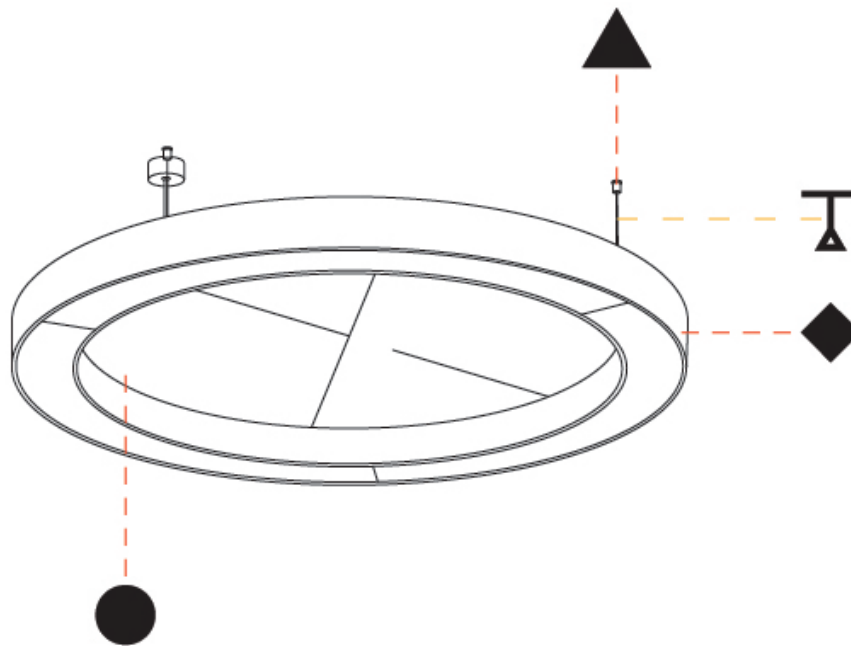

GLORIOUS ACOUSTIC SUSPENSION

A300721-

PROJECT

TYPE

SPECIFIER

QUANTITY

DATE

A